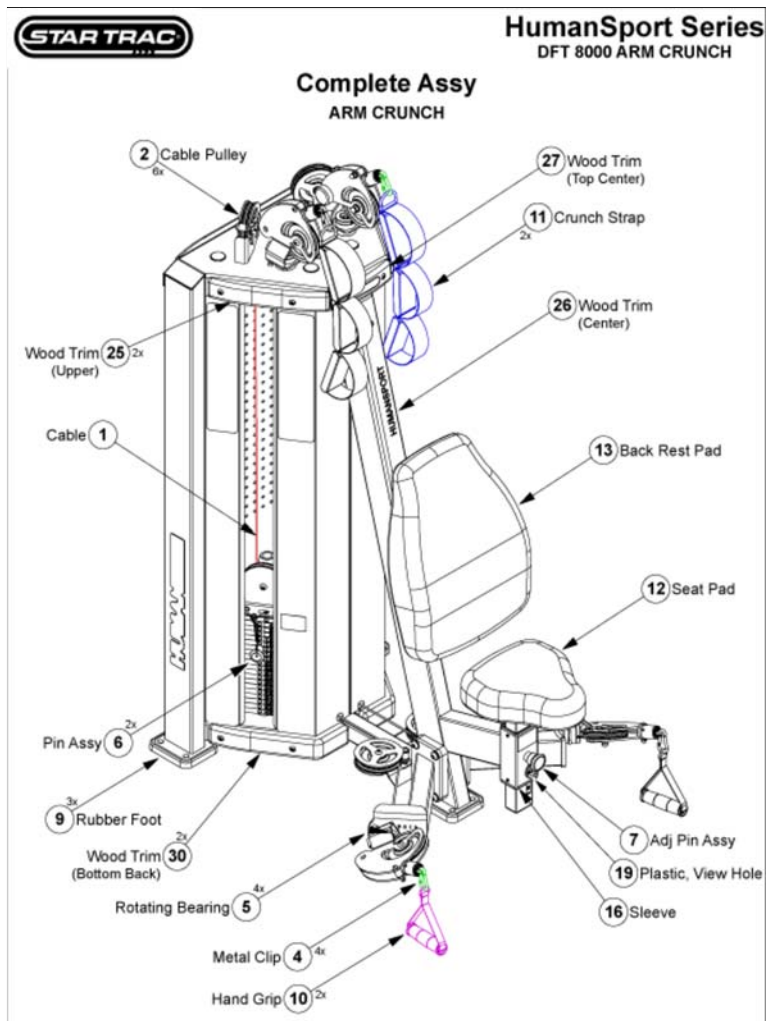

STRENGTH • HumanSport • HumanSport • HumanSport

DFT 8000 Arm Crunch

Slide: 3-13-34-75 • PD ID: 1075 • PROD Link ID: 349 • D ID: 194

March 13, 2009

DFT 8000 Arm Crunch

Callout Part Number:	Description
1 130-1751	CABLE, 6.5 METERS, HS
2 730-0142	PULLEY, ASSY, HS
4 730-0143	CLIP, METAL, HS
5 730-0129	BEARING, ROTATING, CLAMP
6 730-0130	PIN, WEIGHT STACK, HS
7 730-0128	PIN, ASSY, SEAT, ADJ, HS
9 020-6988	PAD, RUBBER, FEET, HS
10 730-0126	GRIP, HANDLE, HS
11 730-0127	STRAP, CRUNCH, HS
12 730-0123-BU	SEAT, PAD, HS, DARK BROWN OSTRITCH
13 730-0124-BU	PAD, BACK REST, HS, DARK BROWN OSTRITCH
16 730-0135	SLEEVE, POST SHAFT, HS
19 730-0134	COLLAR, POST ADJ, VIEW HOLE,
25 020-6983-C	TRIM, WOOD, UPPER, HS, MEDIUM
26 020-6984-C	TRIM, WOOD, CENTER, HS, MEDIUM
27 020-6985-C	TRIM, WOOD, TOP, CENTER, HS,
30 020-6987-C	TRIM, WOOD, BOTTOM, BACK, HS,